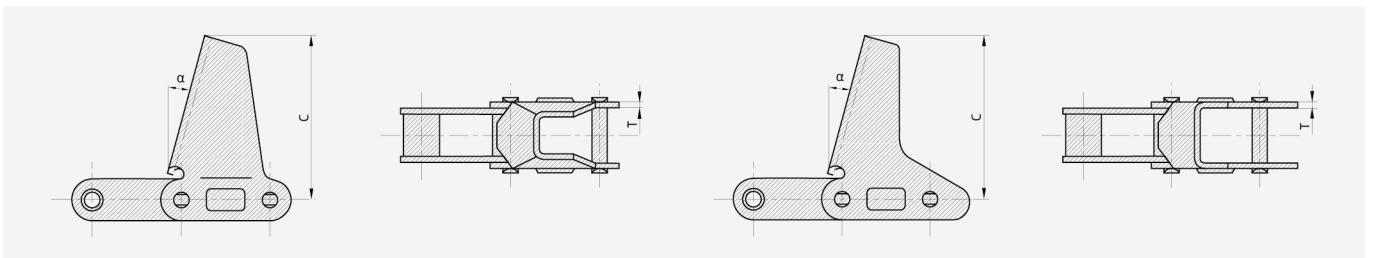

C Type Steel Agricultural Chain Attachments

C11E

C13E/C13E

C17E

C17E

Att. No.	Chain No.	α	C [mm]	T [mm]
C11E	CA550	17.0°	63.5	2.80
C13E	CA620	15.0°	92.1	3.25
C13E	CA550	15.0°	92.1	2.80
C17E	CA550	20.0°	76.2	2.80
C17E	CA555	22.5°	76.2	3.25