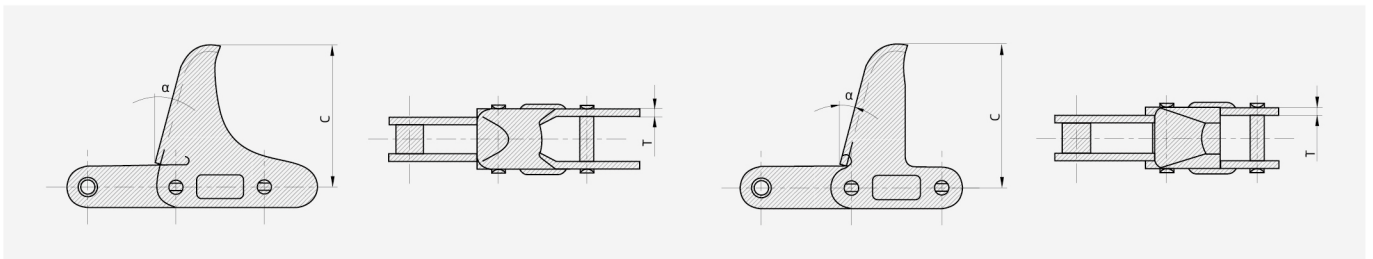

C Type Steel Agricultural Chain Attachments

C11E

C13E/C13E

C17E

C17E

Att. No.	Chain No.	α	C [mm]	T [mm]
C11E	CA550	17.0°	63.5	2.80
C13E	CA620	15.0°	92.1	3.25
C13E	CA550	15.0°	92.1	2.80
C17E	CA550	20.0°	76.2	2.80
C17E	CA555	22.5°	76.2	3.25