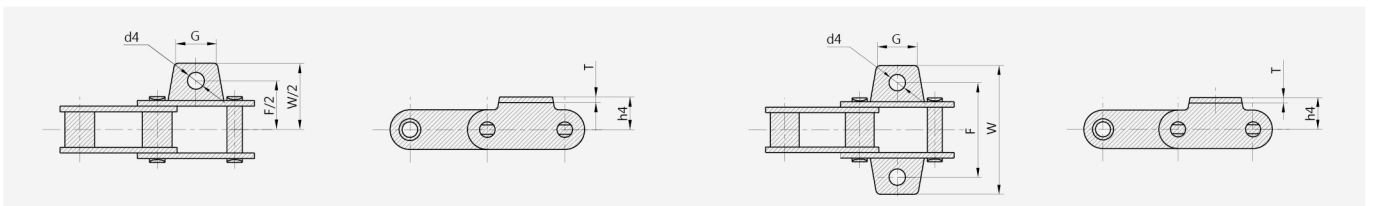

C Type Steel Agricultural Chain Attachments

A220

K220

Att. No.	Chain No.	G [mm]	F [mm]	W [mm]	d4 [mm]	h4 [mm]	T [mm]
A220 K220	CA413	22.0	70.5	90.0	8.5	16.0	3.0

A1/A1F1/A27/A27S/A29

K1/K1F1/K27/K27S/K29

Att. No.	Chain No.	G [mm]	F [mm]	W [mm]	d4 [mm]	h4 [mm]	T [mm]
A1 K1	38.4V	22.0	57.5	82.0	9.0	15.4	3.0
A1 K1	CA550V	27.0	54.0	75.54	8.5	16.5	3.0
A1F1 K1F1	CA550V	27.0	50.8	75.54	8.5	16.5	3.0
A27 K27	CA550	22.2	53.9	71.4	8.7	12.7	2.8
A27S K27S	CA550	22.2	53.9	71.4	10.3	12.7	2.8
A29 K29	CA550	22.2	50.8	71.4	10.3	12.7	2.8