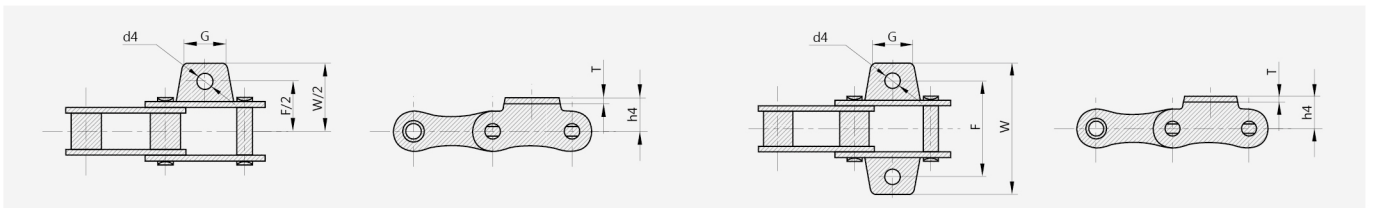

C Type Steel Agricultural Chain Attachments

A220

K220

Att. No.	Chain No.	G [mm]	F [mm]	W [mm]	d4 [mm]	h4 [mm]	T [mm]
A220 K220	CA413	22.0	70.5	90.0	8.5	16.0	3.0

A1/A1F1/A27/A27S/A29

K1/K1F1/K27/K27S/K29

Att. No.	Chain No.	G [mm]	F [mm]	W [mm]	d4 [mm]	h4 [mm]	T [mm]
A1 K1	38.4V	22.0	57.5	82.0	9.0	15.4	3.0
A1 K1	CA550V	27.0	54.0	75.54	8.5	16.5	3.0
A1F1 K1F1	CA550V	27.0	50.8	75.54	8.5	16.5	3.0
A27 K27	CA550	22.2	53.9	71.4	8.7	12.7	2.8
A27S K27S	CA550	22.2	53.9	71.4	10.3	12.7	2.8
A29 K29	CA550	22.2	50.8	71.4	10.3	12.7	2.8